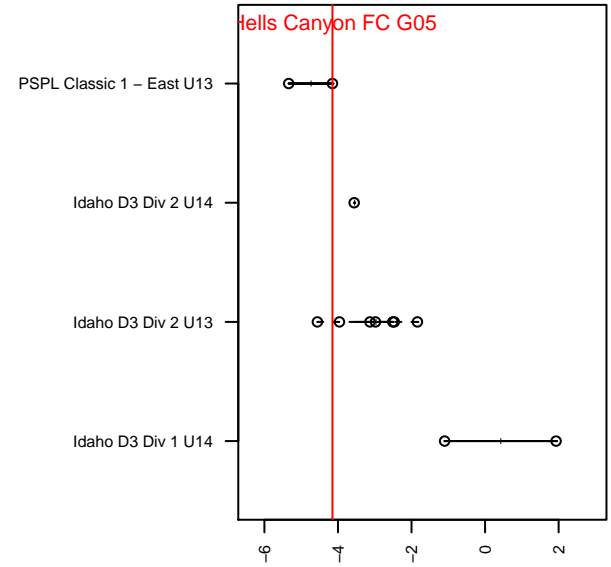

Hells Canyon FC G05

, ID
G05 total strength=939
attack=1.87 defense=1.41
fall league = PSPL Classic 1 – East U13

alt names used:
Hells Canyon FC 05 Newhouse

Venues played:
2017 PSPL Classic 1 – East U13

**attack and defense variance (black dot)
relative to other teams
and top 10 in region**

**attack and defense rating
relative to others at age
and all opponents in last 13 months**

Performance relative to 13 month average

Performance relative to 13 month average

date	home		away		venue	pred.home	pred.away
2017-11-04	Hells Canyon FC G05	7	FC Spokane Black Slack G05	0	2017 PSPL Classic 1 – East U13	6.63	0.24
2017-10-29	Hells Canyon FC G05	2	Sting SC Timbers Red G05	1	2017 PSPL Classic 1 – East U13	2.12	0.78
2017-10-28	WA East G05	2	Hells Canyon FC G05	0	2017 PSPL Classic 1 – East U13	1.42	2.08
2017-10-21	Wenatchee Valley United Leavenworth G05	0	Hells Canyon FC G05	6	2017 PSPL Classic 1 – East U13	0.19	5.81
2017-10-08	Cheney Storm FC G05	2	Hells Canyon FC G05	0	2017 PSPL Classic 1 – East U13	1.05	1.33
2017-09-30	Valor Maroon Hill G05	0	Hells Canyon FC G05	2	2017 PSPL Classic 1 – East U13	0.58	2.77
2017-09-30	Spokane Foxes Willett G05	0	Hells Canyon FC G05	8	2017 PSPL Classic 1 – East U13	0.18	7.21
2017-09-24	Hells Canyon FC G05	3	Spokane Foxes G05	0	2017 PSPL Classic 1 – East U13	1.35	0.96
2017-09-23	Hells Canyon FC G05	1	Cheney Storm FC G05	1	2017 PSPL Classic 1 – East U13	1.33	1.05
2017-09-16	SSC Shadow United Wanner G05	1	Hells Canyon FC G05	4	2017 PSPL Classic 1 – East U13	0.55	2.37